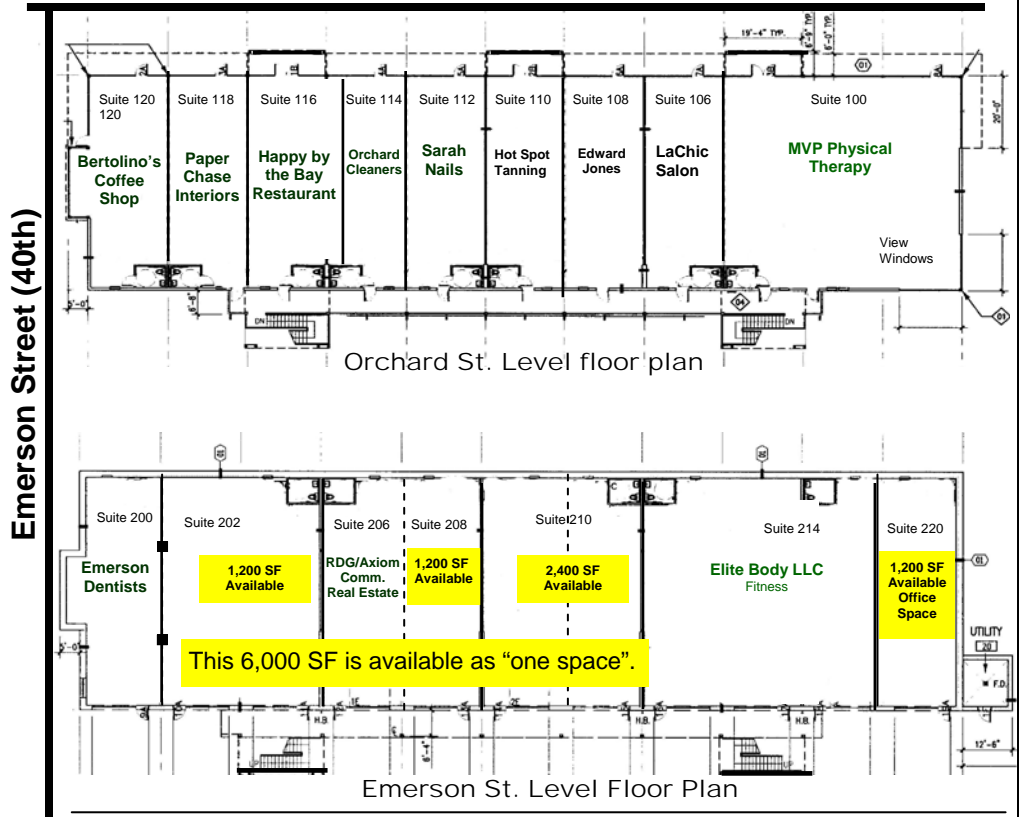

Orchard Street West

Axiom Commercial Real Estate LLC

4040 Orchard St. W., Ste 206, Fircrest, WA 98466

Fax: (253) 476-7761

Phone: (253) 473-5351

4040 Orchard St W